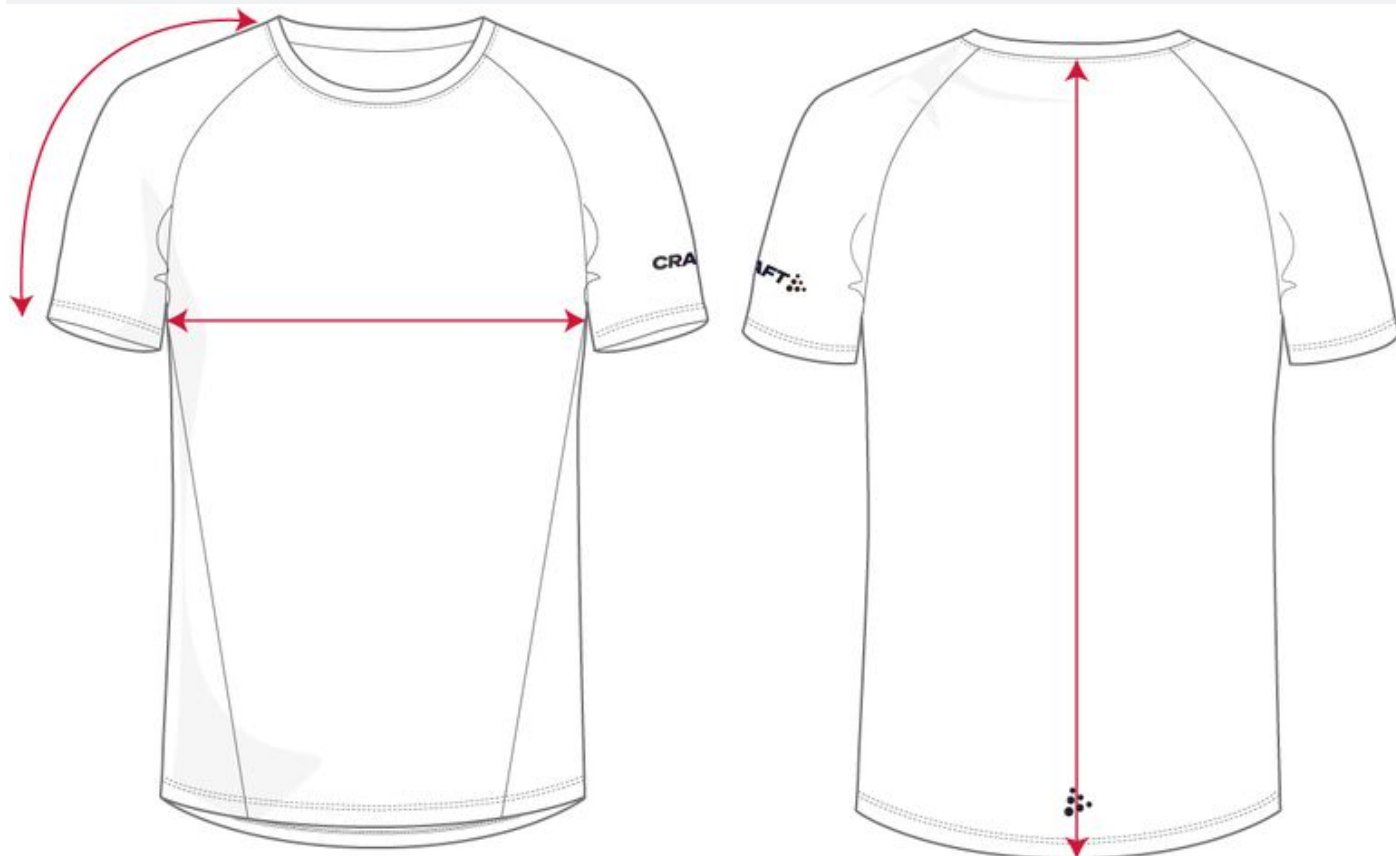

Size Guide

*All measurements are indicative with a maximum tolerance of 2 cm

Article Name

Core Unify Training Tee M

Brand

CRAFT

Points of Measures

Description	XS	S	M	L	XL	2XL	3XL	4XL
½ Chest	46,00	49,00	52,00	55,00	58,00	62,00	66,00	70,00
CBL excl Collar	67,50	69,50	71,50	73,50	75,50	77,50	79,50	81,50
Shoulder + Sleeve Length (From HPS)	33,00	34,50	36,00	37,50	39,00	40,50	42,00	43,50
3 results					Units: CM Grading Display: Absolute			