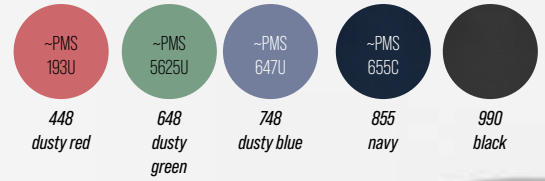

COTTOVER COLOR GUIDE

KEY

CREW NECK

FZ HOOD

ORIGINAL COLLECTION

KIDS

STRETCH & F. TERRY

STRETCH R-NECK/V-NECK

STRETCH PIQUE/F. TERRY

SHIRTS

DENIM

TWILL

OXFORD

BAGS & TOTES

KEY TOTE

TOTES

CANVAS

APRONS