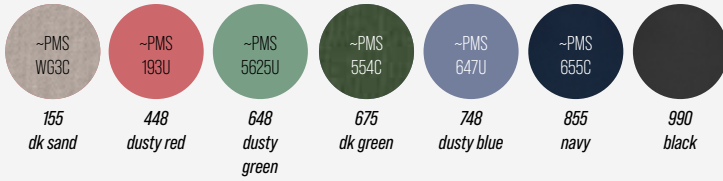

COTTOVER COLOR GUIDE

KEY

CREW NECK