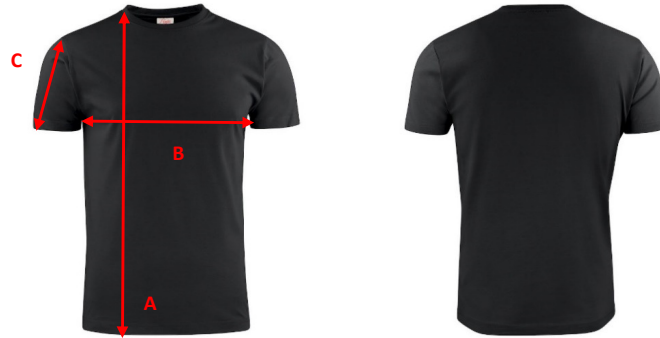

Printer
ACTIVE WEAR

SIZE CHART

Brand: PRINTER ACTIVE WEAR
Style: 2264020 HEAVY T-SHIRT RSX

	XS	S	M	L	XL	XXL	3XL	4XL	5XL
A) body length	68	70	72	74	77	80	83	85	87
B) 1/2 chest	47	50	53	56	60	64	68	72	76
C) Sleeve length	18	19	20	21	22	23	24	25	26