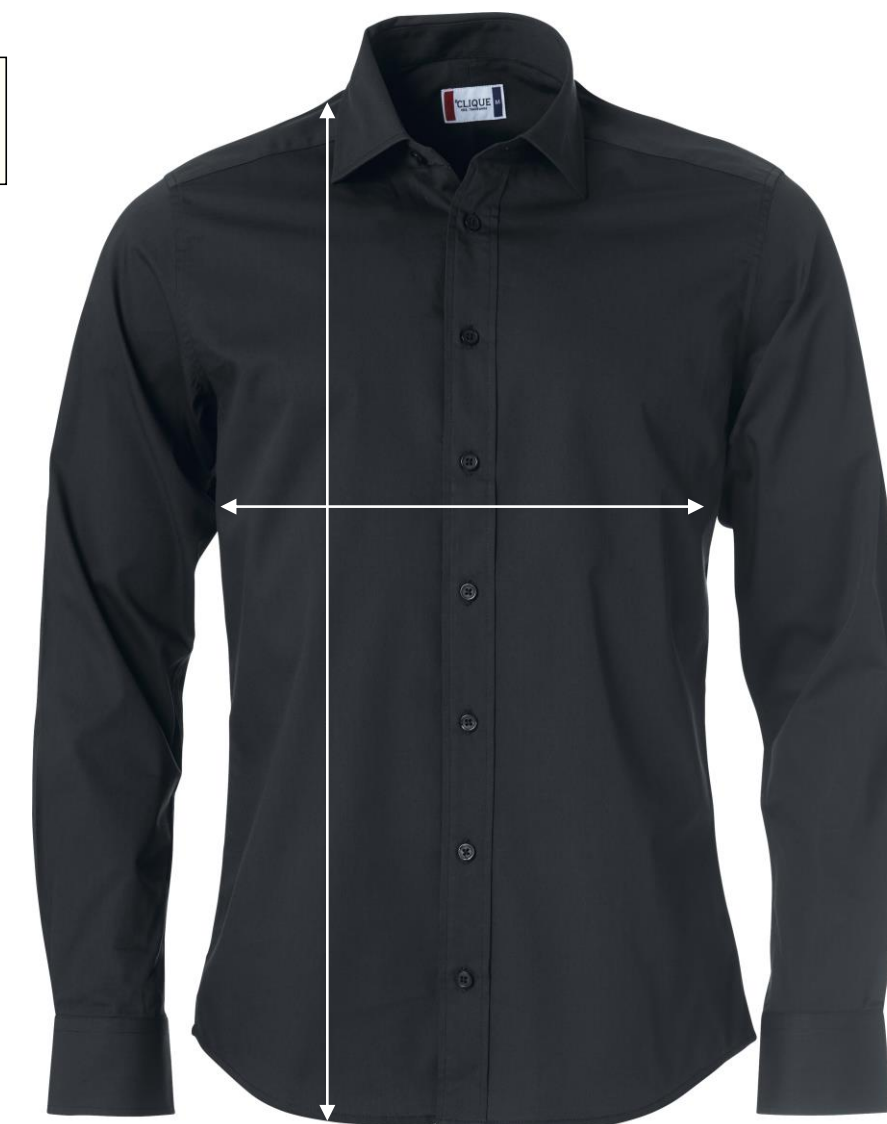

CLIQUE

027950

Clark

Long sleeve regulare fit shirt. Tone in tone buttons and taped seams inside.
Treated with Easy Care.

measurements

		XS	S	M	L	XL	XXL	3XL		
Body Length		77,5	79	80,5	82	83,5	84	86		
½ Chest		50	53	56	59	62	65	69		