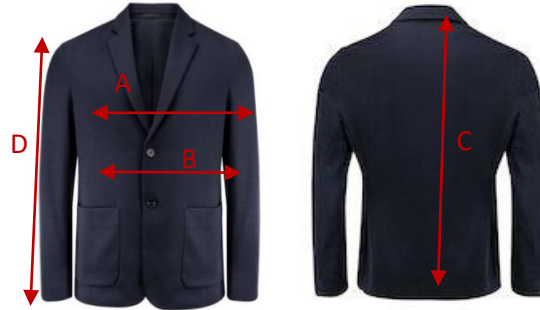

J.HARVEST & FROST
CORPORATE SHIRTMAKER

Brand: J.HARVEST & FROST
Style: 2964001 Casual Blazer

SIZE CHART

	XS	S	M	L	XL	XXL	3XL	4XL
	46	48	50	52	54	56	58	60
A) 1/2 Chest	52	54	55.5	57.5	59.5	61.5	64.5	67.5
B) 1/2 Mid waist	48	50	51	53	55	57	61	66
C) Back C. Length	69	70	72	74	76	76.5	77.5	78
D) Sleeve length	63	64.5	65.5	66.5	67.5	68	68	68.5

All measurements are indicative with minimum tolerance of 1 cm