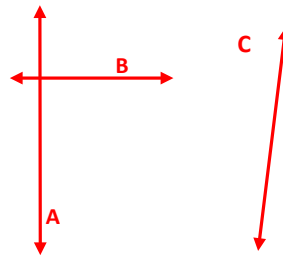

Brand: J. HARVEST SPORTSWEAR

Style: 212104 ran lin Woman

	XS	S	M	L	XL	XXL	-
A) body length from shoulder point	61	63	65	67	69	71	-
B) 1/2 chest width	46	49	52	55	59	63	-
C) sleeve length	58	59	60	61	62	63	-

All measurements are indicative with minimum tolerance of 1 cm