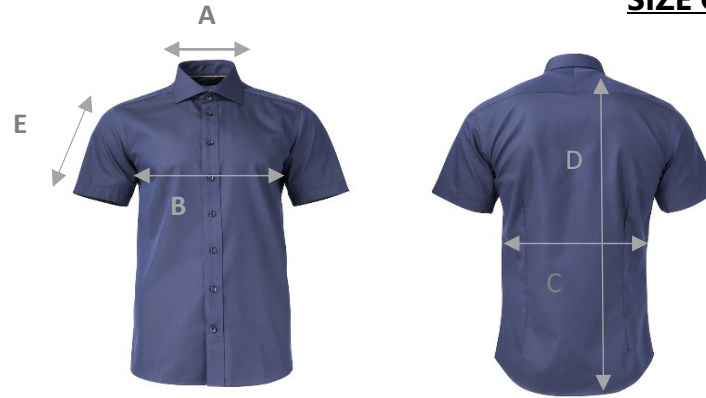

J. HARVEST & FROST
CORPORATE SHIRTMAKER

Brand: J. HARVEST & FROST

Style: 2905011 YELLOW BOW 50 S/S REGULAR

SIZE CHART

	S	M	L	XL	XXL	3XL	4XL	5XL
A) neck	38	40	42	44	46	48	50	52
B) 1/2 chest width	53	56	59	62	65	69	73	77
C) 1/2 waist width	51	54	57	60	63	67	71	75
D) body length from shoulder point	79	80,5	82	83,5	84	86	88	90
E) sleeve length	21	22	23	24	25	25	26	26

All measurements are indicative with minimum tolerance of 1 cm