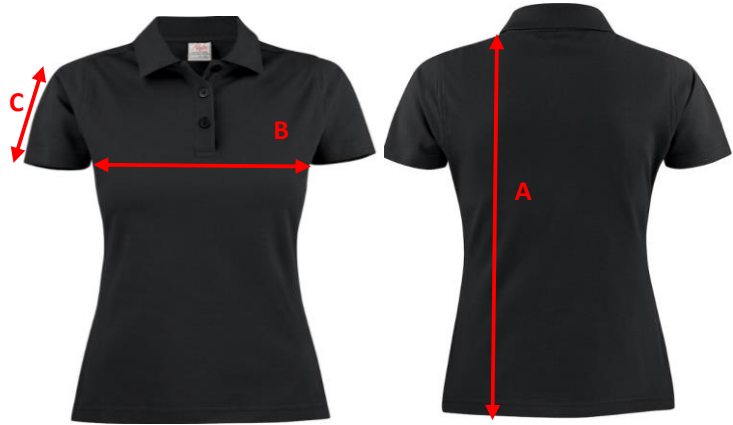

Printer
ACTIVE WEAR

SIZE CHART

Brand: PRINTER ACTIVE WEAR
Style: 2265023 SURF LIGHT LADY

	XS	S	M	L	XL	XXL	3XL
A) body length from shoulder point	62	64	66	68	70	72	74
B) 1/2 chest width	45	47	49	51	54	57	60
c) sleeve length	17	18	19	20	21	22	23

All measurements are indicative with minimum tolerance of 1 cm