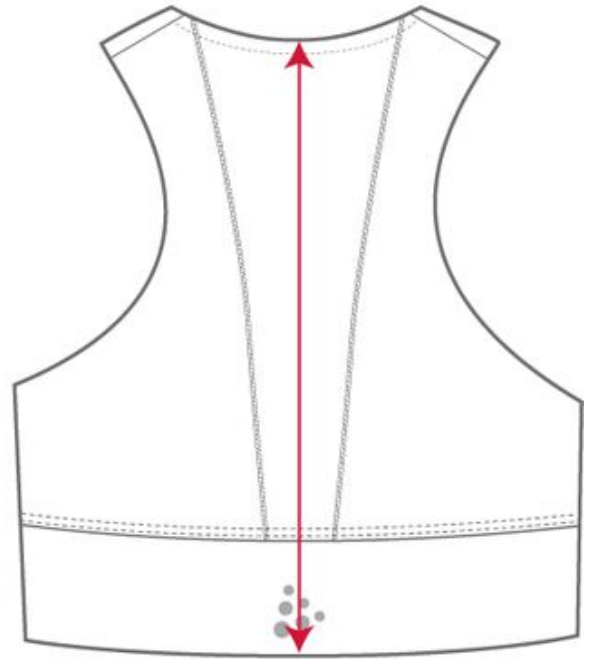

Size Guide

\*All measurements are indicative with a maximum tolerance of 2 cm

Article Name	Rush 2.0 Crop Top W	Brand	CRAFT
--------------	---------------------	-------	-------

Points of Measures

Description	2XS	XS	S	M	L	XL	2XL
½ Chest	28,50	31,00	34,00	37,00	40,00	45,00	50,00
½ Bottom (Relaxed)	25,50	28,00	31,00	34,00	37,00	42,00	47,00
CBL	24,00	25,50	27,00	28,50	29,50	30,50	31,50
3 results		Units: CM    Grading Display: Absolute					