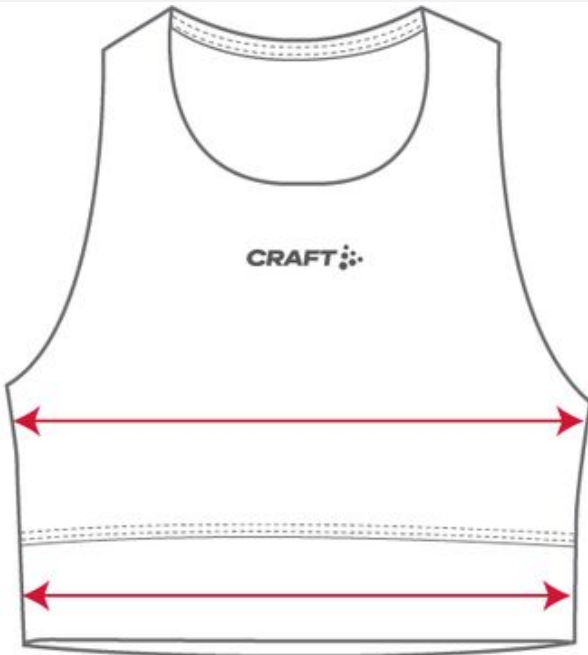

Size Guide

\*All measurements are indicative with a maximum tolerance of 2 cm

Article Name	Rush 2.0 Crop Top W	Brand	CRAFT
--------------	---------------------	-------	-------

Points of Measures

Description	2XS	XS	S	M	L	XL	2XL
½ Chest	28,50	31,00	34,00	37,00	40,00	45,00	50,00
½ Bottom (Relaxed)	25,50	28,00	31,00	34,00	37,00	42,00	47,00
CBL	24,00	25,50	27,00	28,50	29,50	30,50	31,50
3 results		Units: CM    Grading Display: Absolute					