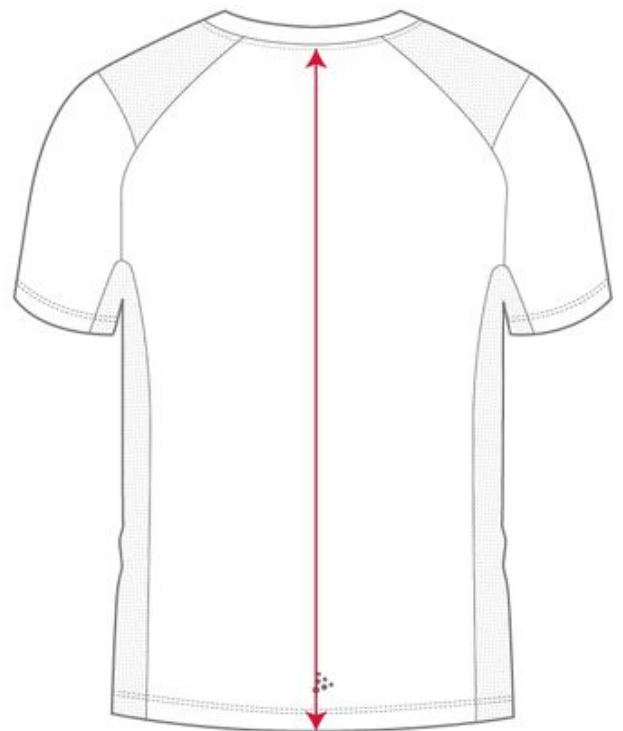

Size Guide

*All measurements are indicative with a maximum tolerance of 2 cm

Article Name	Rush 2.0 SS Tee M	Brand	CRAFT
--------------	-------------------	-------	-------

Points of Measures

Description	XS	S	M	L	XL	2XL	3XL
½ Chest	46,00	49,00	52,00	55,00	58,00	62,00	66,00
CBL excl Collar	67,50	69,50	71,50	73,50	75,50	77,50	79,50
Shoulder + Sleeve Length (From HPS)	34,00	35,50	37,00	38,50	40,00	41,50	43,00
Displaying 3 results		Units: CM Grading Display: Absolute					