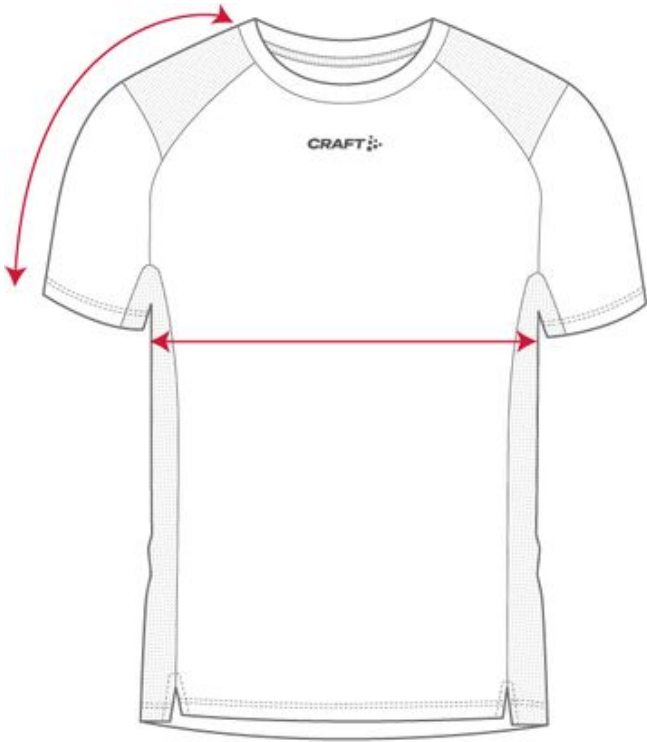

Size Guide

*All measurements are indicative with a maximum tolerance of 2 cm

Article Name	Rush 2.0 SS Tee M	Brand	CRAFT
--------------	-------------------	-------	-------

Points of Measures

Description	XS	S	M	L	XL	2XL	3XL
½ Chest	46,00	49,00	52,00	55,00	58,00	62,00	66,00
CBL excl Collar	67,50	69,50	71,50	73,50	75,50	77,50	79,50
Shoulder + Sleeve Length (From HPS)	34,00	35,50	37,00	38,50	40,00	41,50	43,00
Displaying 3 results		Units: CM Grading Display: Absolute					