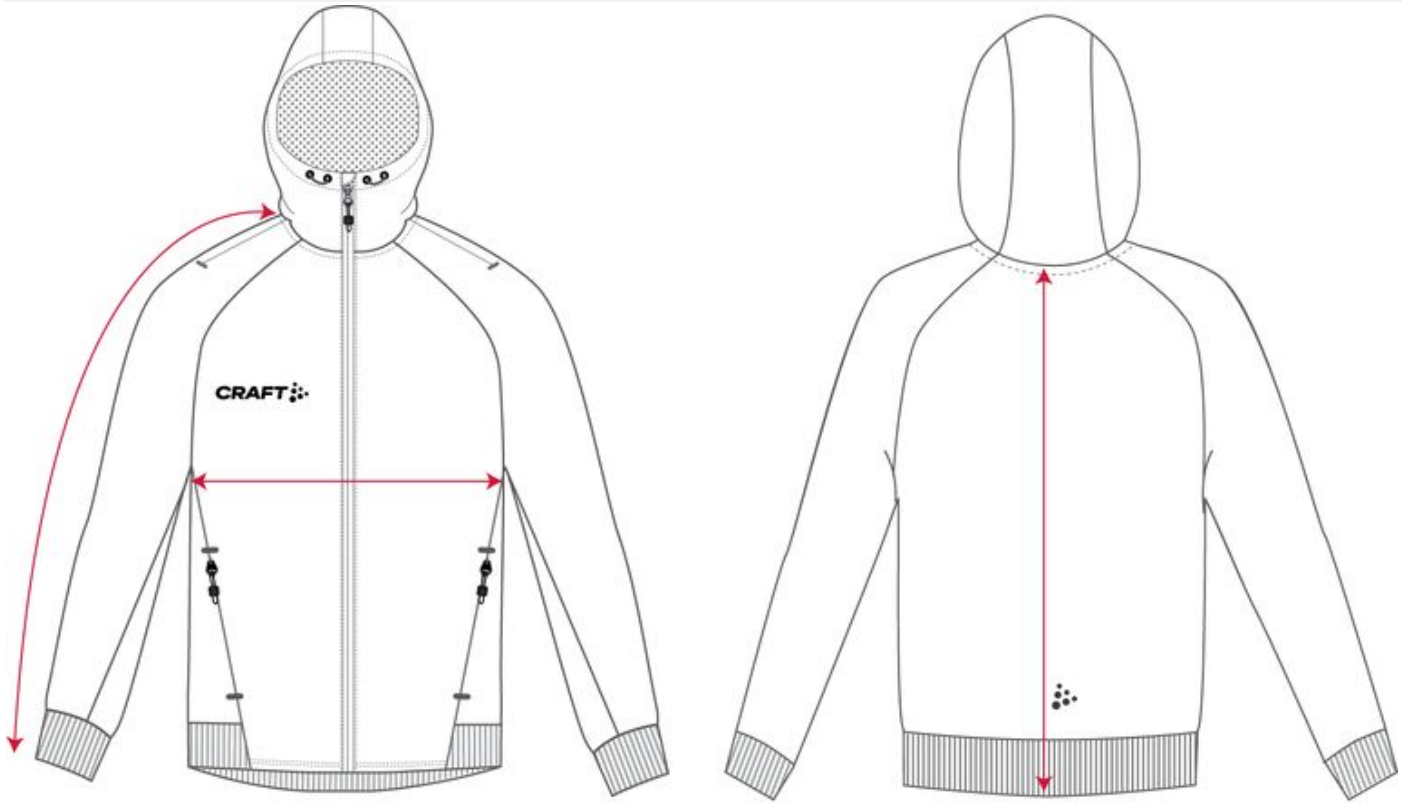

Size Guide

*All measurements are indicative with a maximum tolerance of 2 cm

Article Name **ADV Unify FZ Hood M**

Brand **CRAFT**

Points of Measures

Description	XS	S	M	L	XL	2XL	3XL	4XL	5XL
½ Chest	49,00	52,00	55,00	58,00	61,00	65,00	69,00	73,00	77,00
CBL excl Collar	66,00	68,00	70,00	72,00	74,00	76,00	78,00	80,00	82,00
Shoulder + Sleeve Length (From HPS)	77,00	79,00	81,00	83,00	85,00	87,00	89,00	91,00	93,00
3 results						Units: CM Grading Display: Absolute			