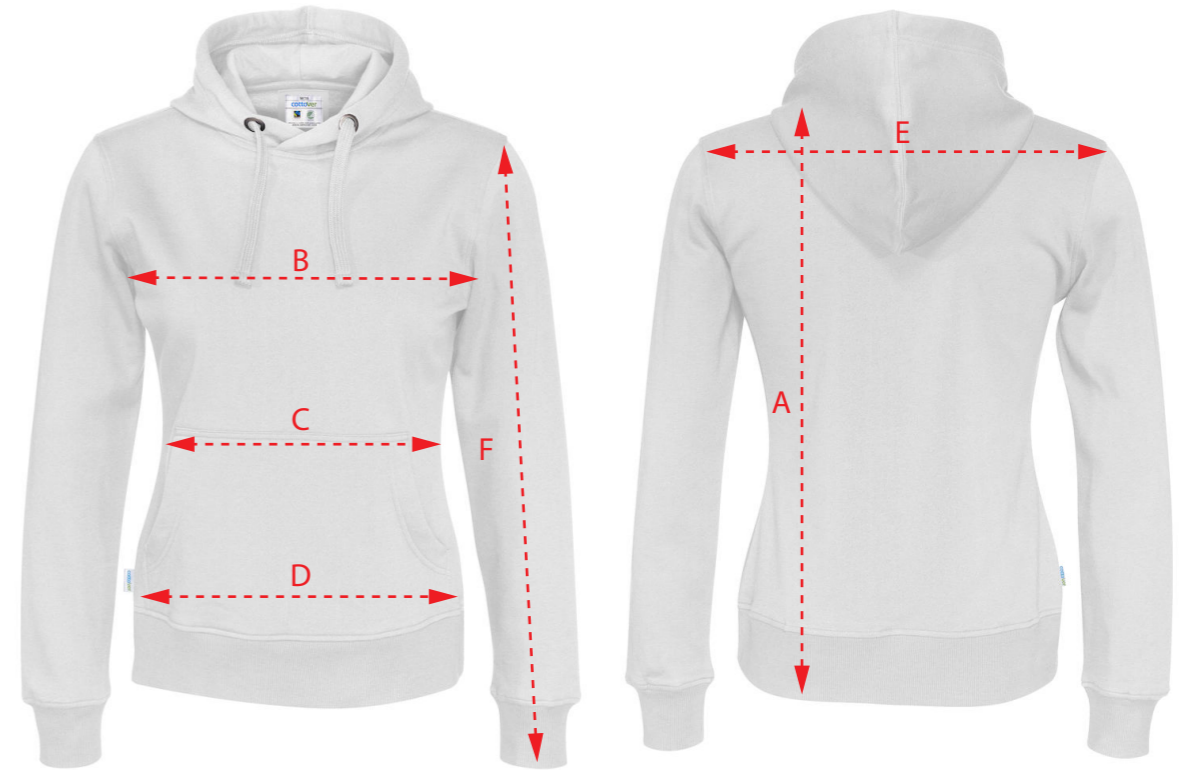

Note: The measurements on this chart shall be adapted on flat garments.

	141002 HOOD MAN	S	M	L	XL	XXL	3XL	4XL
A	Body length form inner shoulder	68	70	72	74	76	78	80
B	1/2 Chest	50	54	58	62	66	70	74
D	1/2 Bottom above rib	44	48	52	56	60	64	68
E	Shoulder width	44	47	50	53	56	59	62
F	Sleeve length	64	66	68	70	71,5	73	74,5

Note: The measurements on this chart shall be adapted on flat garments.

	141001 HOOD LADY	XS	S	M	L	XL	XXL
A	Body length from inner shoulder	59	61	63	65	67	69
B	1/2 Chest	44	47	50	55	60	65
C	1/2 Waist	39	41,5	44	48,5	53	57,5
D	1/2 Bottom above rib	44	47	50	55	60	65
E	Shoulder width	37	38,5	40	42	44	46
F	Sleeve length	59	60,5	62	63,5	65	66,5