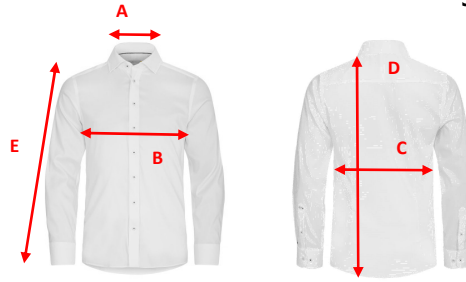

J. HARVEST & FROST  
CORPORATE SHIRTMAKER

SIZE CHART

Brand: J. HARVEST & FROST

Style: 2905201 YELLOW BOW 52 REGULAR

	S	M	L	XL	XXL	3XL	4XL	5XL
	37/38	39/40	41/42	43/44	45/46	47/48	49/50	51/52
A) neck	38	40	42	44	46	48	50	52
B) 1/2 chest width	53	56	59	62	65	69	73	77
C) 1/2 waist width	51	54	57	60	63	67	71	75
D) body length from shoulder point	79	80,5	82	83,5	84	86	88	90
E) sleeve length	65	66	67	68	68	69	69	69

All measurements are indicative with minimum tolerance of 1 cm