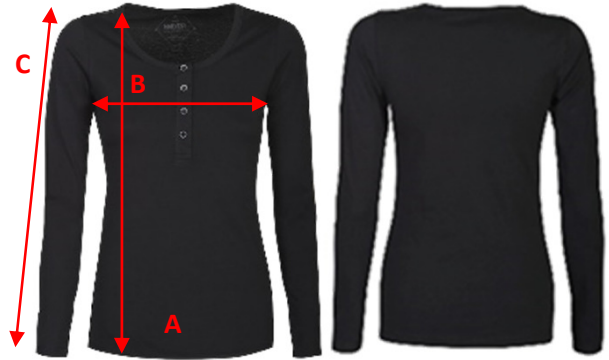

Brand: J. HARVEST SPORTSWEAR
Style: 2124007 STONETON WOMAN

	XS	S	M	L	XL	XXL
A) body length from shoulder point	62	64	66	68	70	72
B) 1/2 chest width	40	43	46	49	53	57
C) sleeve length	62	63	64	65	66,5	68