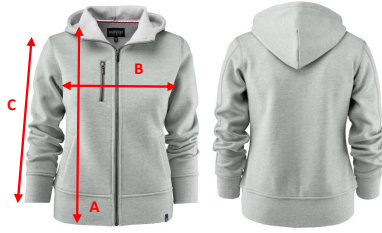

JAMES  
**HARVEST**  
sports *wear*

SIZE CHART

Brand: J. HARVEST SPORTSWEAR  
Style: 2121034 PARKWICK WOMAN

|                                    | XS | S    | M  | L  | XL | XXL |
|------------------------------------|----|------|----|----|----|-----|
| A) body length from shoulder point | 60 | 61,5 | 63 | 65 | 67 | 69  |
| B) 1/2 chest width                 | 43 | 46   | 49 | 52 | 55 | 58  |
| C) sleeve length                   | 60 | 61   | 62 | 63 | 64 | 65  |