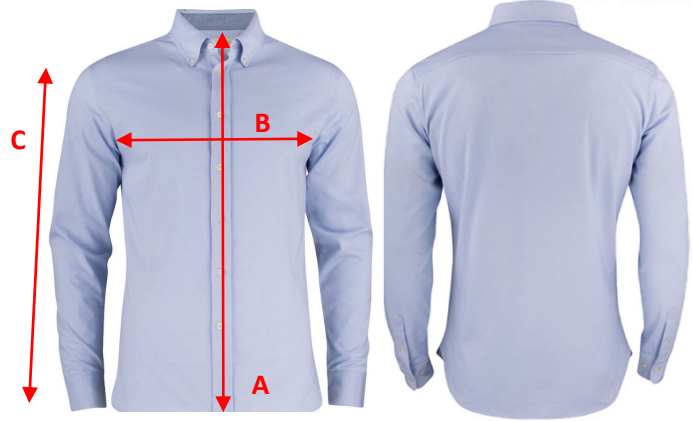

J A M E S
HARVEST
sports  *wear*

SIZE CHART

Brand: J. HARVEST SPORTSWEAR

Style: 2113038 BURLINGHAM

	XS	S	M	L	XL	XXL
A) body length	74	76	78	80	82	84
B) 1/2 chest width	51	54	57	61	65	69
C) sleeve length	63	65	67	68,5	70	71,5

All measurements are indicative with minimum tolerance of 1 cm