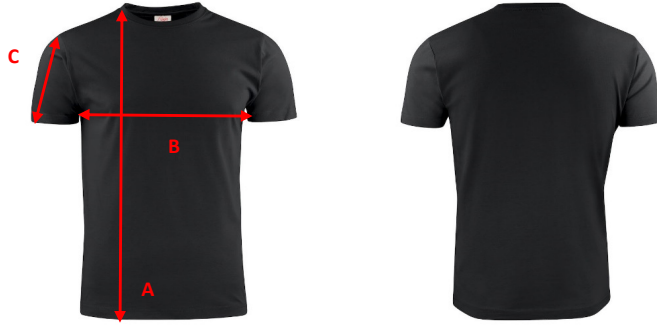

Printer
ACTIVE WEAR

SIZE CHART

Brand: PRINTER ACTIVE WEAR
Style: 2264020 HEAVY T-SHIRT RSX

	XS	S	M	L	XL	XXL	L	XL	XXL
A) body length	68	70	72	74	77	80	83	85	87
B) 1/2 chest	47	50	53	56	60	64	68	72	76
C) Sleeve length	18	19	20	21	22	23	24	25	26