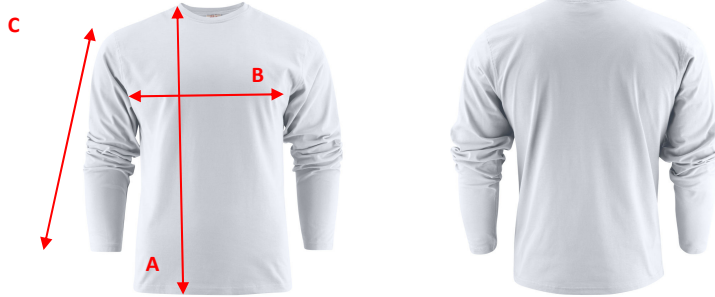

Printer
ACTIVE WEAR

SIZE CHART

Brand: PRINTER ACTIVE WEAR

Style: 2264016 HEAVY T L/S

	XS	S	M	L	XL	XXL	3XL	4XL	5XL
A) body length from shoulder point	67,5	69	70,5	72	74	76	78	80	82
B) 1/2 chest width	47	50	53	56	60	64	68	72	76
c) sleeve length	61,5	63	64,5	66	68	70	72	73	74