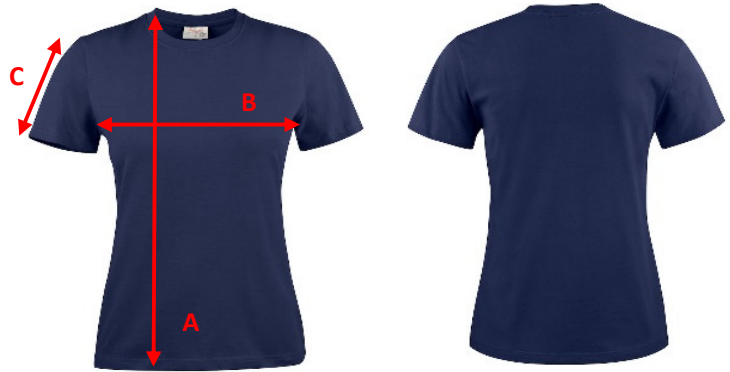

Printer
ACTIVE WEAR

SIZE CHART

Brand: PRINTER ACTIVE WEAR
Style: 2264014 HEAVY T-SHIRT
LADY

	XS	S	M	L	XL	XXL
A) body length	60	62	64	66	68	70
B) 1/2 chest	44	46	48	50	52	55
C) Sleeve length	16	16,5	17	17,5	18	18,5