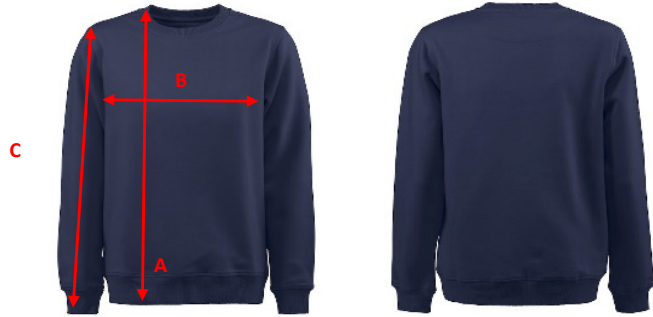

Printer
ACTIVE WEAR

SIZE CHART

Brand: PRINTER ACTIVE WEAR
Style: 2262048 SOFTBALL RSX

| | XS | S | M | L | XL | XXL | 3XL | 4XL | 5XL |
|------------------|------|----|------|----|----|-----|-----|-----|-----|
| A) body length | 69 | 71 | 73 | 75 | 77 | 79 | 81 | 83 | 84 |
| B) 1/2 chest | 50 | 53 | 56 | 59 | 63 | 67 | 71 | 75 | 79 |
| C) Sleeve length | 65,5 | 66 | 67,5 | 69 | 71 | 73 | 75 | 76 | 77 |