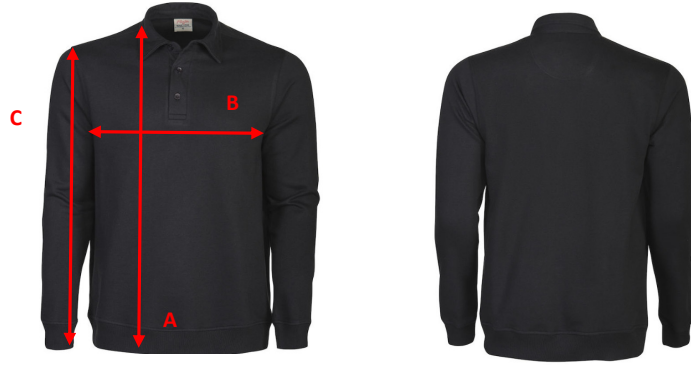

Printer
ACTIVE WEAR

SIZE CHART

Brand: PRINTER ACTIVE WEAR
Style: 2262040 HOMERUN

	XS	S	M	L	XL	XXL	3XL	4XL	5XL
A) body length from shoulder point	69	71	73	75	77	79	81	82	83
B) 1/2 chest width	50	53	56	59	67	67	71	75	79
c) sleeve length	65	66	67,5	69	71	73	75	76	77