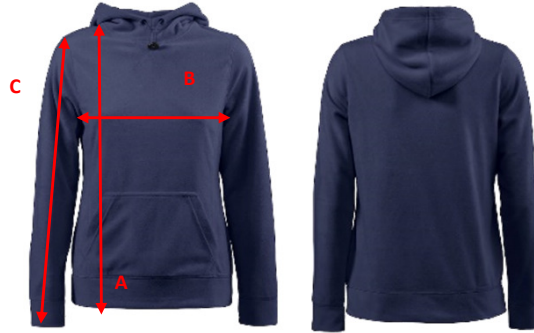

Printer
ACTIVE WEAR

SIZE CHART

Brand: PRINTER ACTIVE WEAR

Style: 2261511 SWITCH LADY

	XS	S	M	L	XL	XXL	3XL
A) body length from shoulder point	63	65	67	69	71	73	75
B) 1/2 chest width	43	46	49	52	56	60	64
c) sleeve length	62	63	64	65	66	67	68

All measurements are indicative with minimum tolerance of 1 cm