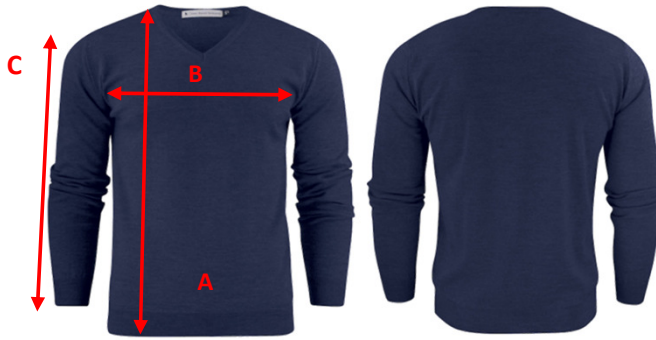

Brand: J. HARVEST SPORTSWEAR

Style: 2112509 WESTMORE

	S	M	L	XL	XXL	3XL
A) body length from shoulder point	67	69	71	73	75	77
B) 1/2 chest width	48	51	54	58	62	66
C) sleeve length	63	64	65	66,5	68	69,5

All measurements are indicative with minimum tolerance of 1 cm