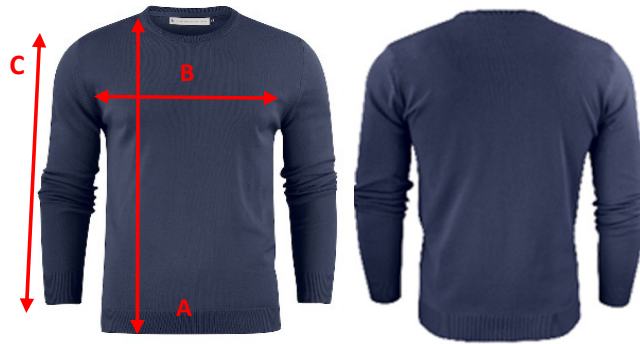

J A M E S
HARVEST
sports  *wear*

SIZE CHART

Brand: J. HARVEST SPORTSWEAR
Style: 2112508 PORTLAND U-NECK

	S	M	L	XL	XXL	3XL
A) body length from shoulder point	67	69	71	73	75	77
B) 1/2 chest width	48	51	54	58	62	66
C) sleeve length	62,5	64	65,5	57	58,5	70