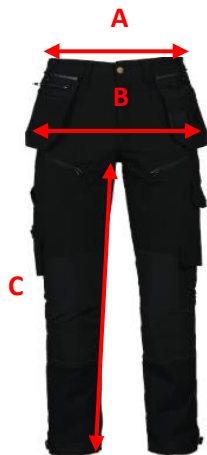

**SIZE CHART**

**Brand: PROJOB WORKWEAR**

**Style: 643513 FUNCTIONAL WAISTPANTS**

	D84	D88	D92	D96	D100	D104	D108	D112	D116
Inch	30/28	32/28	34/29	35/30	36/30	38/30	40/30	42/31	44/31
A) 1/2 waist	78	82	86	90	94	98	102	106	110
B) 1/2 seat	92	96	100	104	108	112	116	120	124
C) inside seam length	74	75	76	77	78	79	80	80	81

*All measurements are indicative with minimum tolerance of 1 cm*