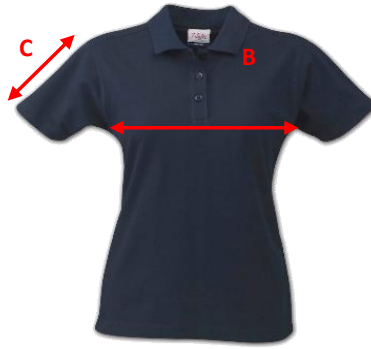

Printer
ACTIVE WEAR

SIZE CHART

Brand: PRINTER ACTIVE WEAR

Style: 2265009 SURF LADIES

	XS	S	M	L	XL	XXL	3XL
A) body length CB	62	64	66	68	70	72	74
B) 1/2 Shoulder width	45	47	49	51	54	57	60
C) Sleeve length	17	18	19	20	21	22	23

All measurements are indicative with minimum tolerance of 1 cm