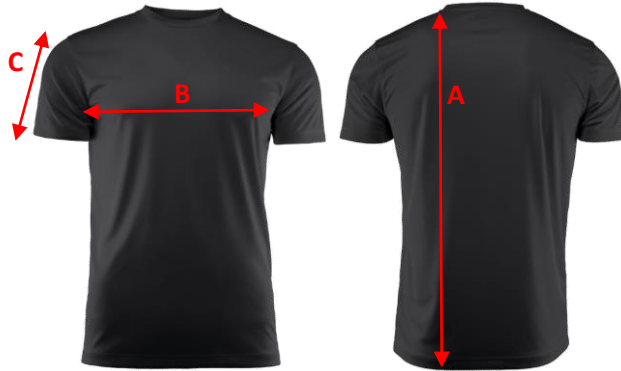

**SIZE CHART**

**Brand: PRINTER ACTIVE WEAR**

**Style: 2264029 RUN ACTIVE  
JUNIOR T-SHIRT**

	<b>110/120 4 -6 YEAR</b>	<b>130/140 8 -10 YEAR</b>	<b>150/160 12 -14 YEAR</b>
A) body length from shoulder point	47	53	59
B) 1/2 chest width	35	39	43
c) sleeve length	14	16	17

*All measurements are indicative with minimum tolerance of 1 cm*