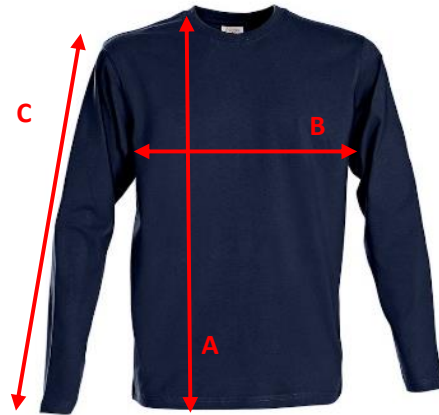

Printer
ACTIVE WEAR

SIZE CHART

Brand: PRINTER ACTIVE WEAR
Style: 2264016 HEAVY LONG SLEEVE

	XS	S	M	L	XL	XXL
A) body length CB	67,5	69	70,5	72	74	76
B) 1/2 chest	47	50	53	56	60	64
C) Sleeve length	61,5	63	64,5	66	68	70

All measurements are indicative with minimum tolerance of 1 cm