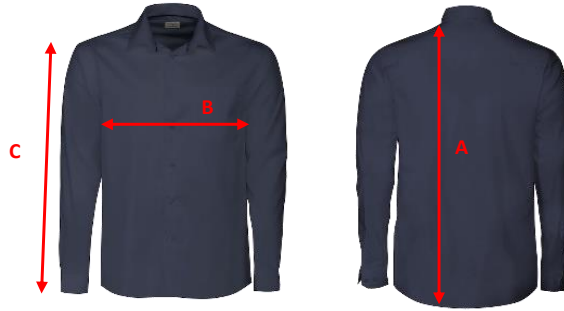

Printer
ACTIVE WEAR

SIZE CHART

Brand: PRINTER ACTIVE WEAR
Style: 2263015 POINT SHIRT

	S	M	L	XL	XXL	3XL	4XL	5XL
A) body length CB	76,5	79	81,5	83,5	86	88	90,5	92,5
B) 1/2 chest	52	55	58	62	66	70	74	78
C) Sleeve length	65	67	69	70,5	72	73,5	75	76,5

All measurements are indicative with minimum tolerance of 1 cm