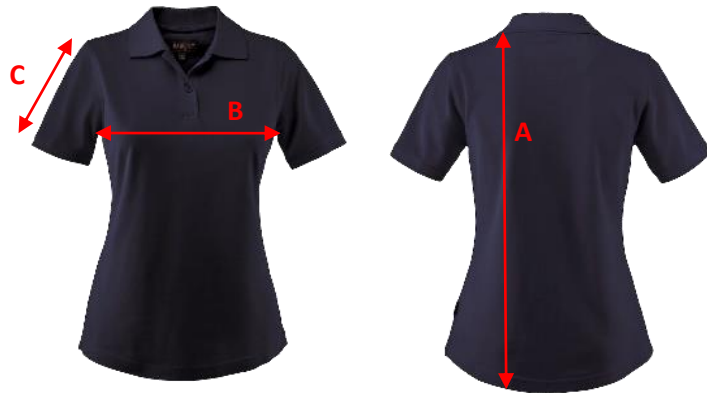

SIZE CHART

Brand: J. HARVEST SPORTSWEAR

Style: 2155006 ALBATROSS

	XS	S	M	L	XL	XXL
A) body length from shoulder point	60	62	64	66	68	70
B) 1/2 chest width	43	45	47	49	52	55
C) sleeve length	19	19,5	20	20,5	21	21,5

All measurements are indicative with minimum tolerance of 1 cm