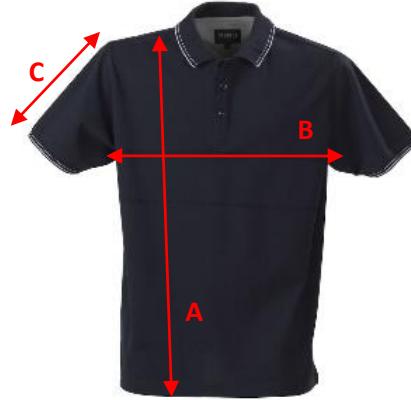

SIZE CHART

Brand: J. HARVEST SPORTSWEAR

Style: 2145007 RAWLINS

	XS	S	M	L	XL	XXL	3XL
A) body length from shoulder point	67	69	71	73	76	79	82
B) 1/2 chest width	49	52	55	58	62	66	70
C) sleeve length	19	20	21	22	23	24	25

All measurements are indicative with minimum tolerance of 1 cm