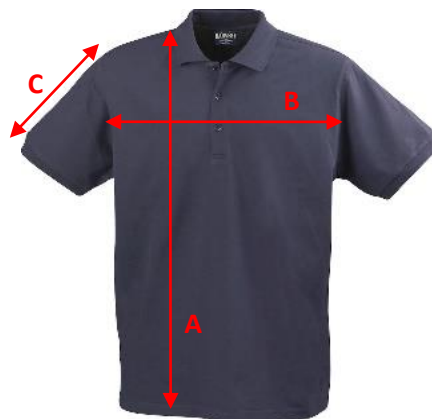

SIZE CHART

Brand: J. HARVEST SPORTSWEAR

Style: 2145006 RIPLEY

	XS	S	M	L	XL	XXL	3XL
A) body length from shoulder point	67	69	71	73	76	79	82
B) 1/2 chest width	49	52	55	58	62	66	70
C) sleeve length	19	20	21	22	23	24	25

All measurements are indicative with minimum tolerance of 1 cm