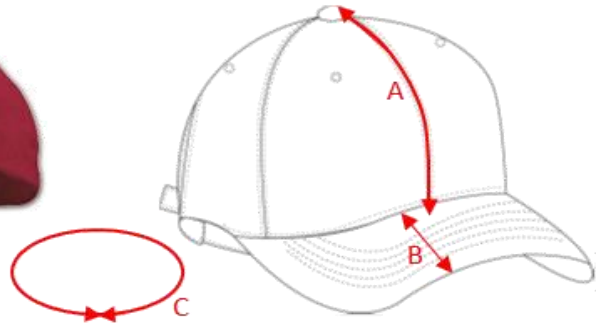

SIZE CHART

Brand: J. HARVEST SPORTSWEAR

Style: 2137002 LA CAP

A) Height front		16,5	
B) Cap length		7,5	
C) Head size		60	

All measurements are indicative with minimum tolerance of 1 cm