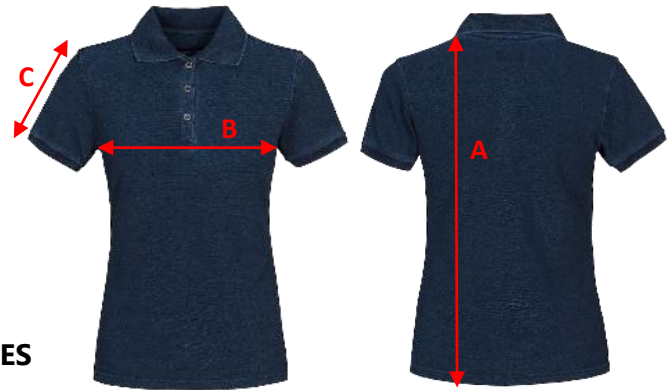

SIZE CHART

Brand: J. HARVEST SPORTSWEAR

Style: 2125030 FORDHAM NEW POLO LADIES

	XS	S	M	L	XL	XXL
A) body length from shoulder point	61	62,5	64	66	68	70
B) 1/2 chest width	43	45	47	50	53	56
C) sleeve length	17	17,5	18	18,5	19	19,5

All measurements are indicative with minimum tolerance of 1 cm