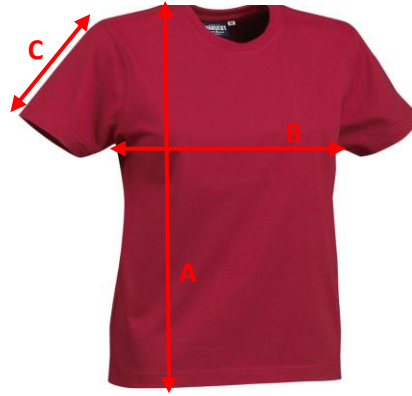

SIZE CHART

Brand: J. HARVEST SPORTSWEAR

Style: 2124002 AMERICAN T LADY

	XS	S	M	L	XL	XXL
A) body length from shoulder point	69,5	71	72,5	74	77	80
B) 1/2 chest width	47	50	53	56	60	64
C) sleeve length	18	19	20	21	22	23

All measurements are indicative with minimum tolerance of 1 cm