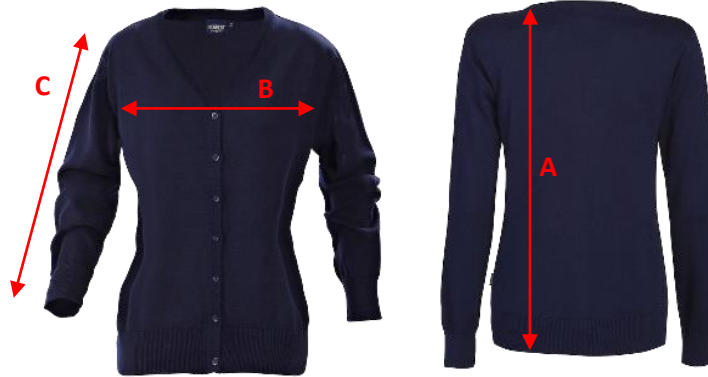

**SIZE CHART**

**Brand: J. HARVEST SPORTSWEAR**

**Style: 2122501 FONTANA**

	<b>XS</b>	<b>S</b>	<b>M</b>	<b>L</b>	<b>XL</b>	<b>XXL</b>
A) body length from shoulder point	60	62	64	66	68	70
B) 1/2 chest width	38	41	44	47	50	53
C) sleeve length	59	60	61	62	63	64

*All measurements are indicative with minimum tolerance of 1 cm*