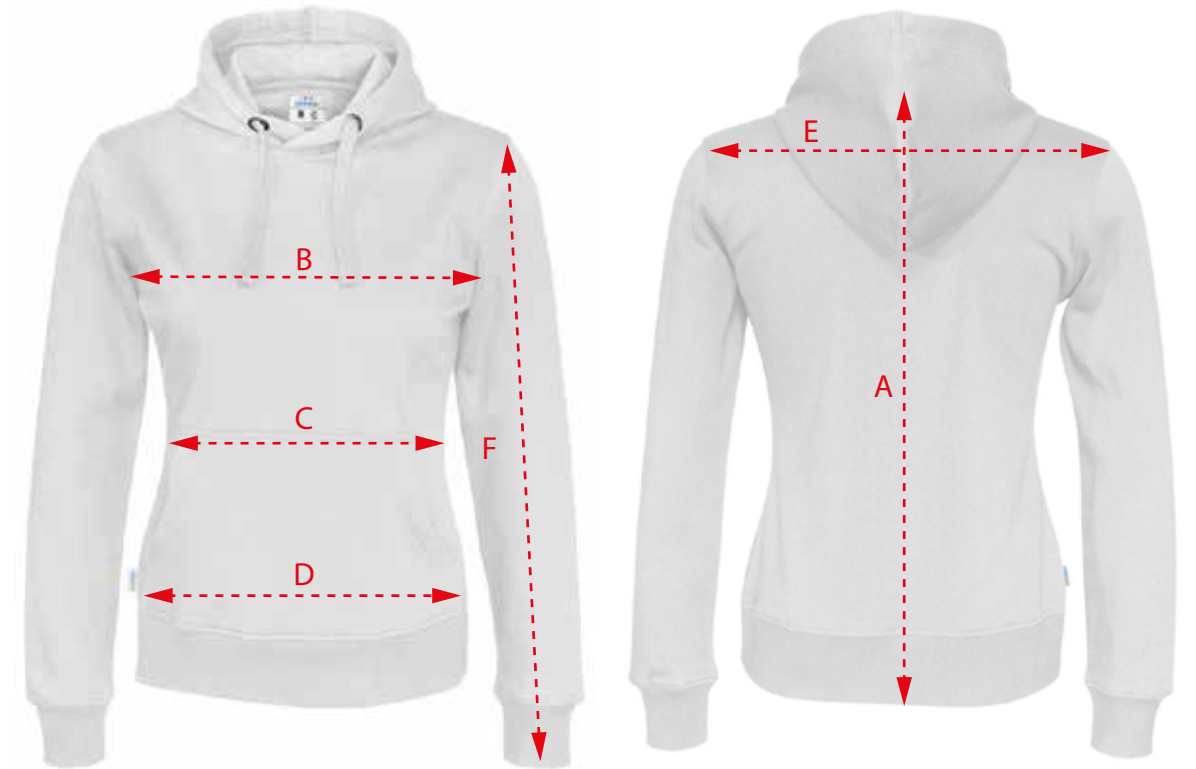

Note: The measurements on this chart shall be adapted on flat garments.

	141002 HOOD MAN	S	M	L	XL	XXL	3XL	4XL
A	Body length form inner shoulder	68	70	72	74	76	78	80
B	½ Chest	50	54	58	62	66	70	74
D	½ Bottom above rib	44	48	52	56	60	64	68
E	Shoulder width	44	47	50	53	56	59	62
F	Sleeve length	64	66	68	70	71,5	73	74,5

Note: The measurements on this chart shall be adapted on flat garments.

	141001 HOOD LADY	XS	S	M	L	XL	XXL
A	Body length from inner shoulder	59	61	63	65	67	69
B	½ Chest	44	47	50	55	60	65
C	½ Waist	39	41,5	44	48,5	53	57,5
D	½ Bottom above rib	44	47	50	55	60	65
E	Shoulder width	37	38,5	40	42	44	46
F	Sleeve length	59	60,5	62	63,5	65	66,5